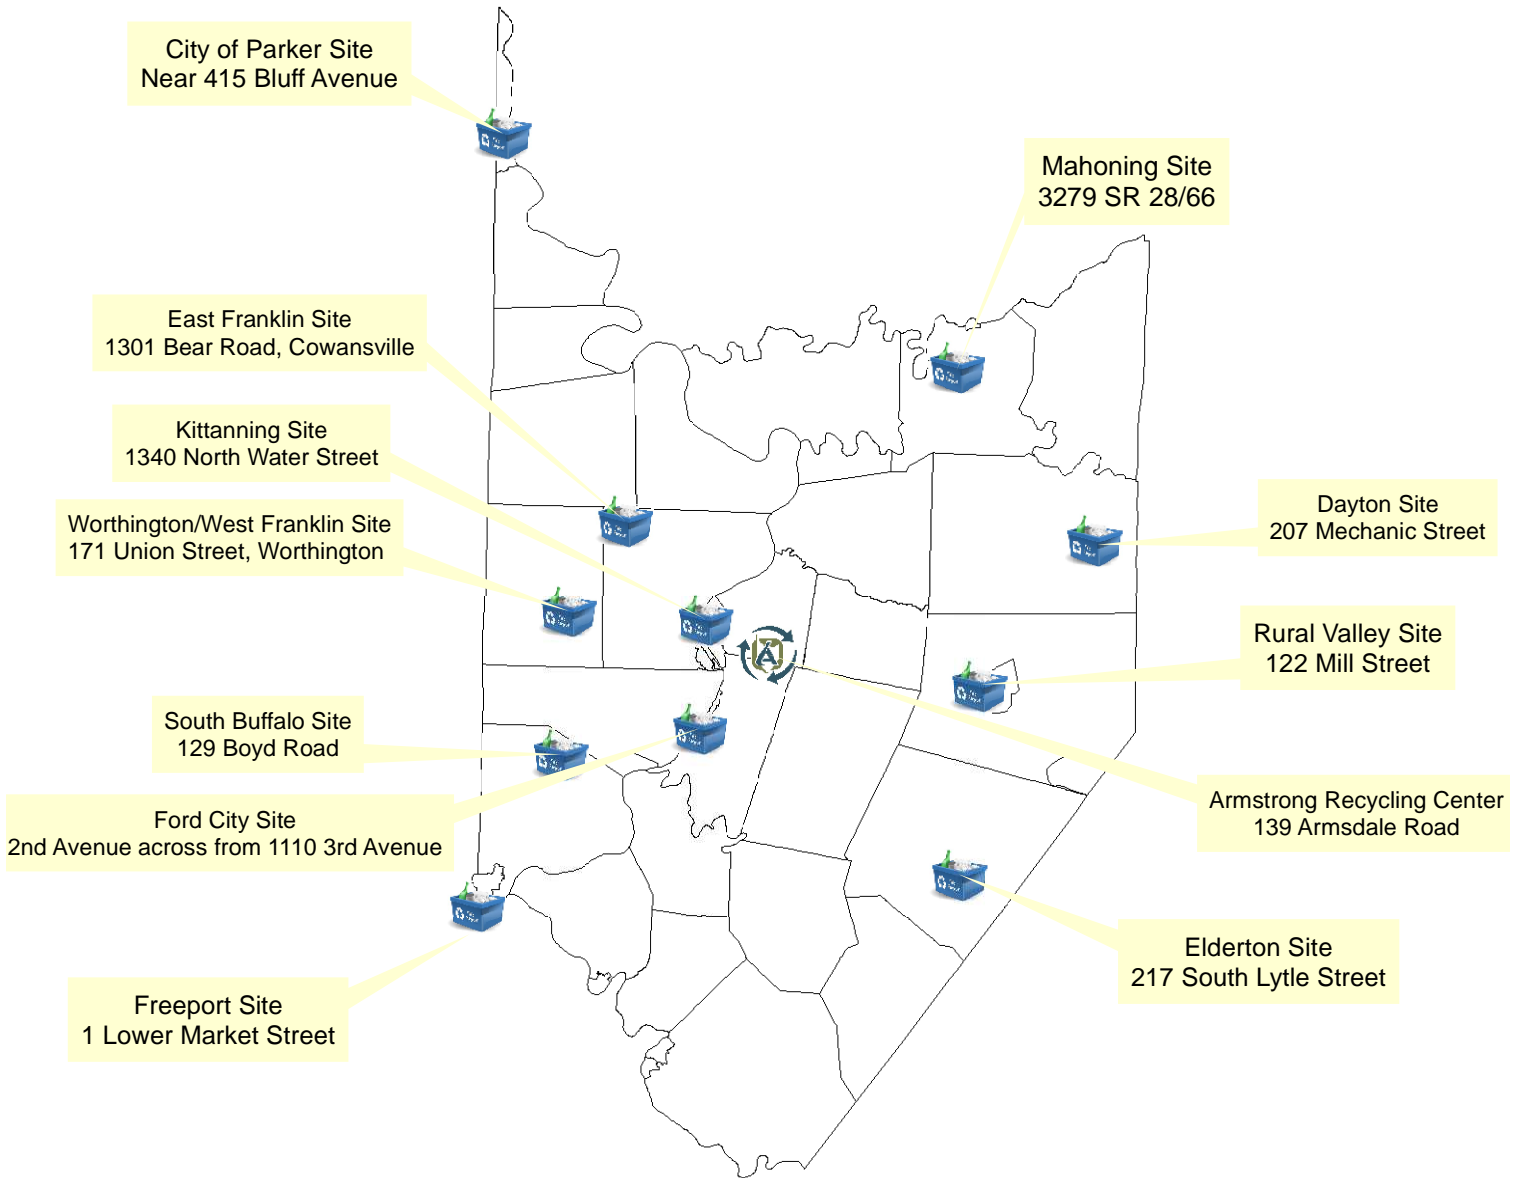

Armstrong County Recycling Site Map

Legend

Armstrong Recycling Center

24-hr Drop-off Sites